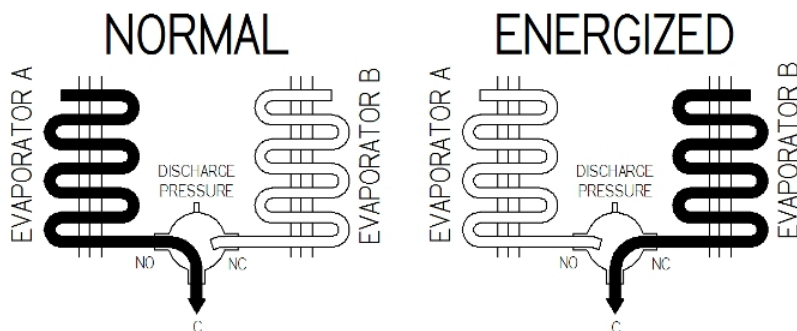

PE Valve

PE Valve

Hot Gas Defrost

1300 Series 3 way Valves 3 to 175 tons 1/2" thru 3-1/8" Line Sizes

Â

This series valve is available as a pressure differential pilot actuated valve as

well as an Actuator driven valve

Â

In the NORMAL POSITION the C and NC ports are open through the valve and the NO port is closed off inside the valve. Discharge pressure must be supplied to the 1/4" flare on the side of the valve. The 1/4" flare fitting at the pilot (below the coil) must be piped to the suction side of the compressor. In the ENERGIZED POSITION the C and NC ports are open through the valve and the NO port is closed off inside the valve. This diagram is a typical hot gas defrost configuration.