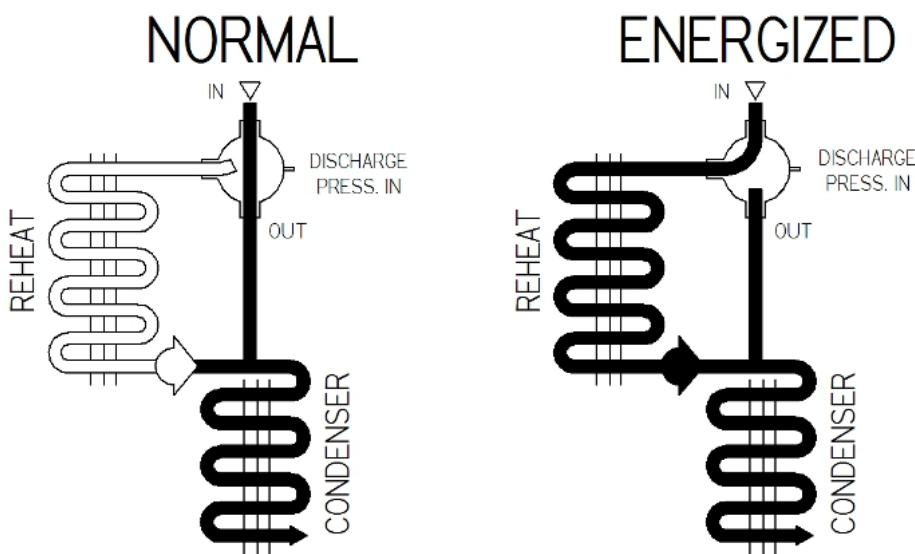

## 1400 Series Valves

1400 Series 3 way Valves 3 to 175 tons 1/2" thru 3-1/8" Line Sizes

Â

**This series valve is available as a pressure differential pilot actuated valve as**

**well as an Actuator driven valve**

Â

In the NORMAL POSITION, the discharge gas goes straight through the valve causing almost no pressure drop. The Reheat/Defrost coil is closed off inside the valve. In the ENERGIZED POSITION the discharge gas turns 90 degrees through the valve going out to the Reheat/Defrost coil. The out port is closed off inside the valve. Discharge pressure is piped to the small port opposite the Reheat/Defrost port so this valve can be used to shift suction pressure. This diagram is a typical compressor unloading configuration.