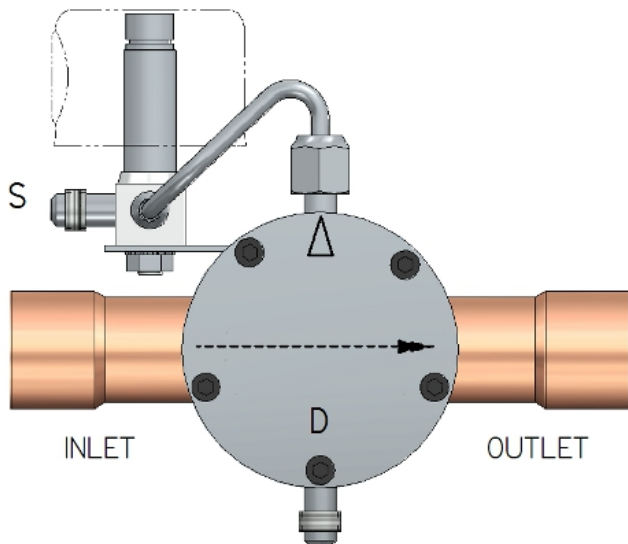

PE Valve

PE Valve

On Off

1800 Series 4 way Valves 3 to 175 tons 5/8" thru 3-1/8" Line Sizes

Â

This series valve is available as a pressure differential pilot actuated valve as

well as an Actuator driven valve

When ordering, specify normally open or normally closed valve.

1815 Valve

57 to 80 tons, 2-1/8" ODF connections [\[Product Details...\]](#)

1818 Valve

81 to 100 tons, 2-5/8" ODF connections [\[Product Details...\]](#)

1803 Valve

3 to 6 tons, 5/8" ODF connections [\[Product Details...\]](#)

1821 Valve

101 to 175 tons, 3-1/8" ODF connections [\[Product Details...\]](#)

1806 Valve

6.1 to 10 tons, 7/8" ODF connections [\[Product Details...\]](#)

1807 Valve

10.1 to 20.4 tons, 1-1/8" ODF connections [\[Product Details...\]](#)

1809 Valve

20.5 to 35.9 tons, 1-3/8" ODF connections [\[Product Details...\]](#)

1812 Valve

36 to 56 tons, 1-5/8" ODF connections [\[Product Details...\]](#)